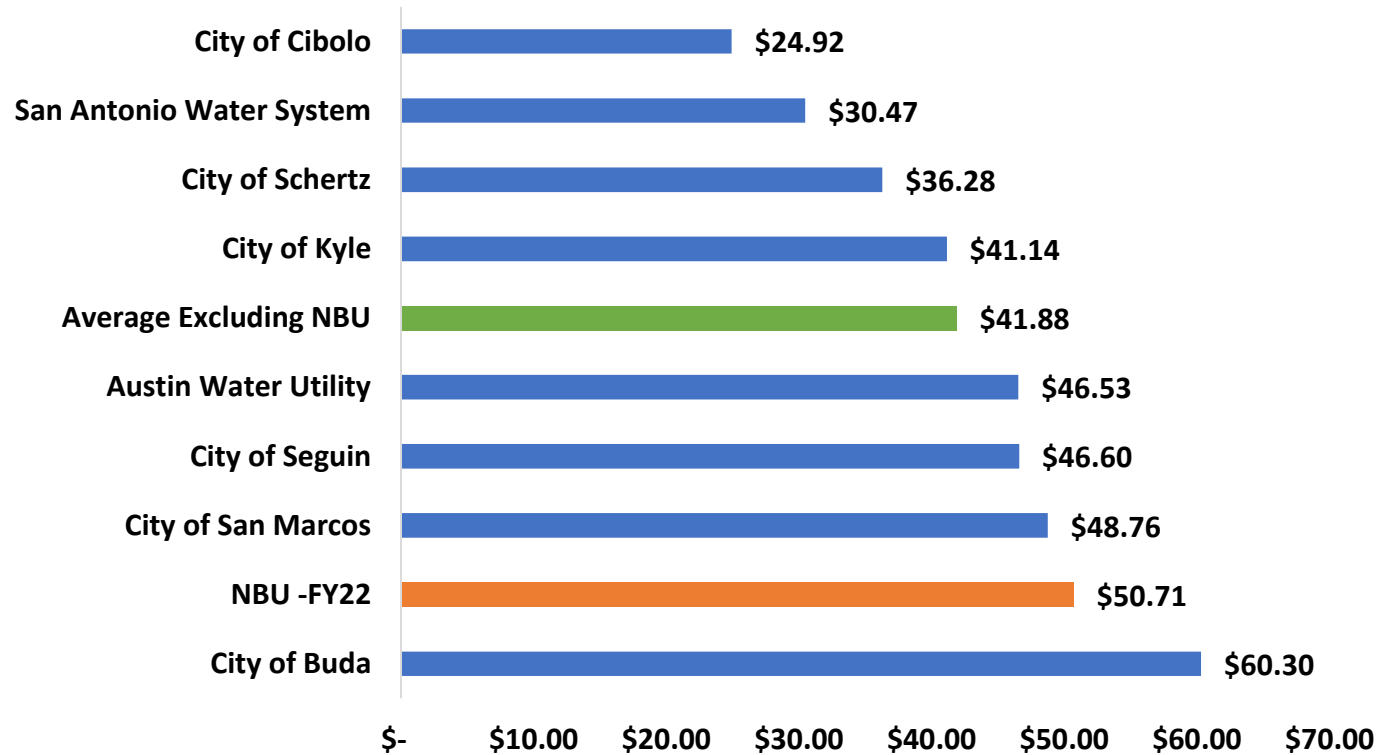

Residential Wastewater Bill Comparison

Average Use – 4,600 Gallons